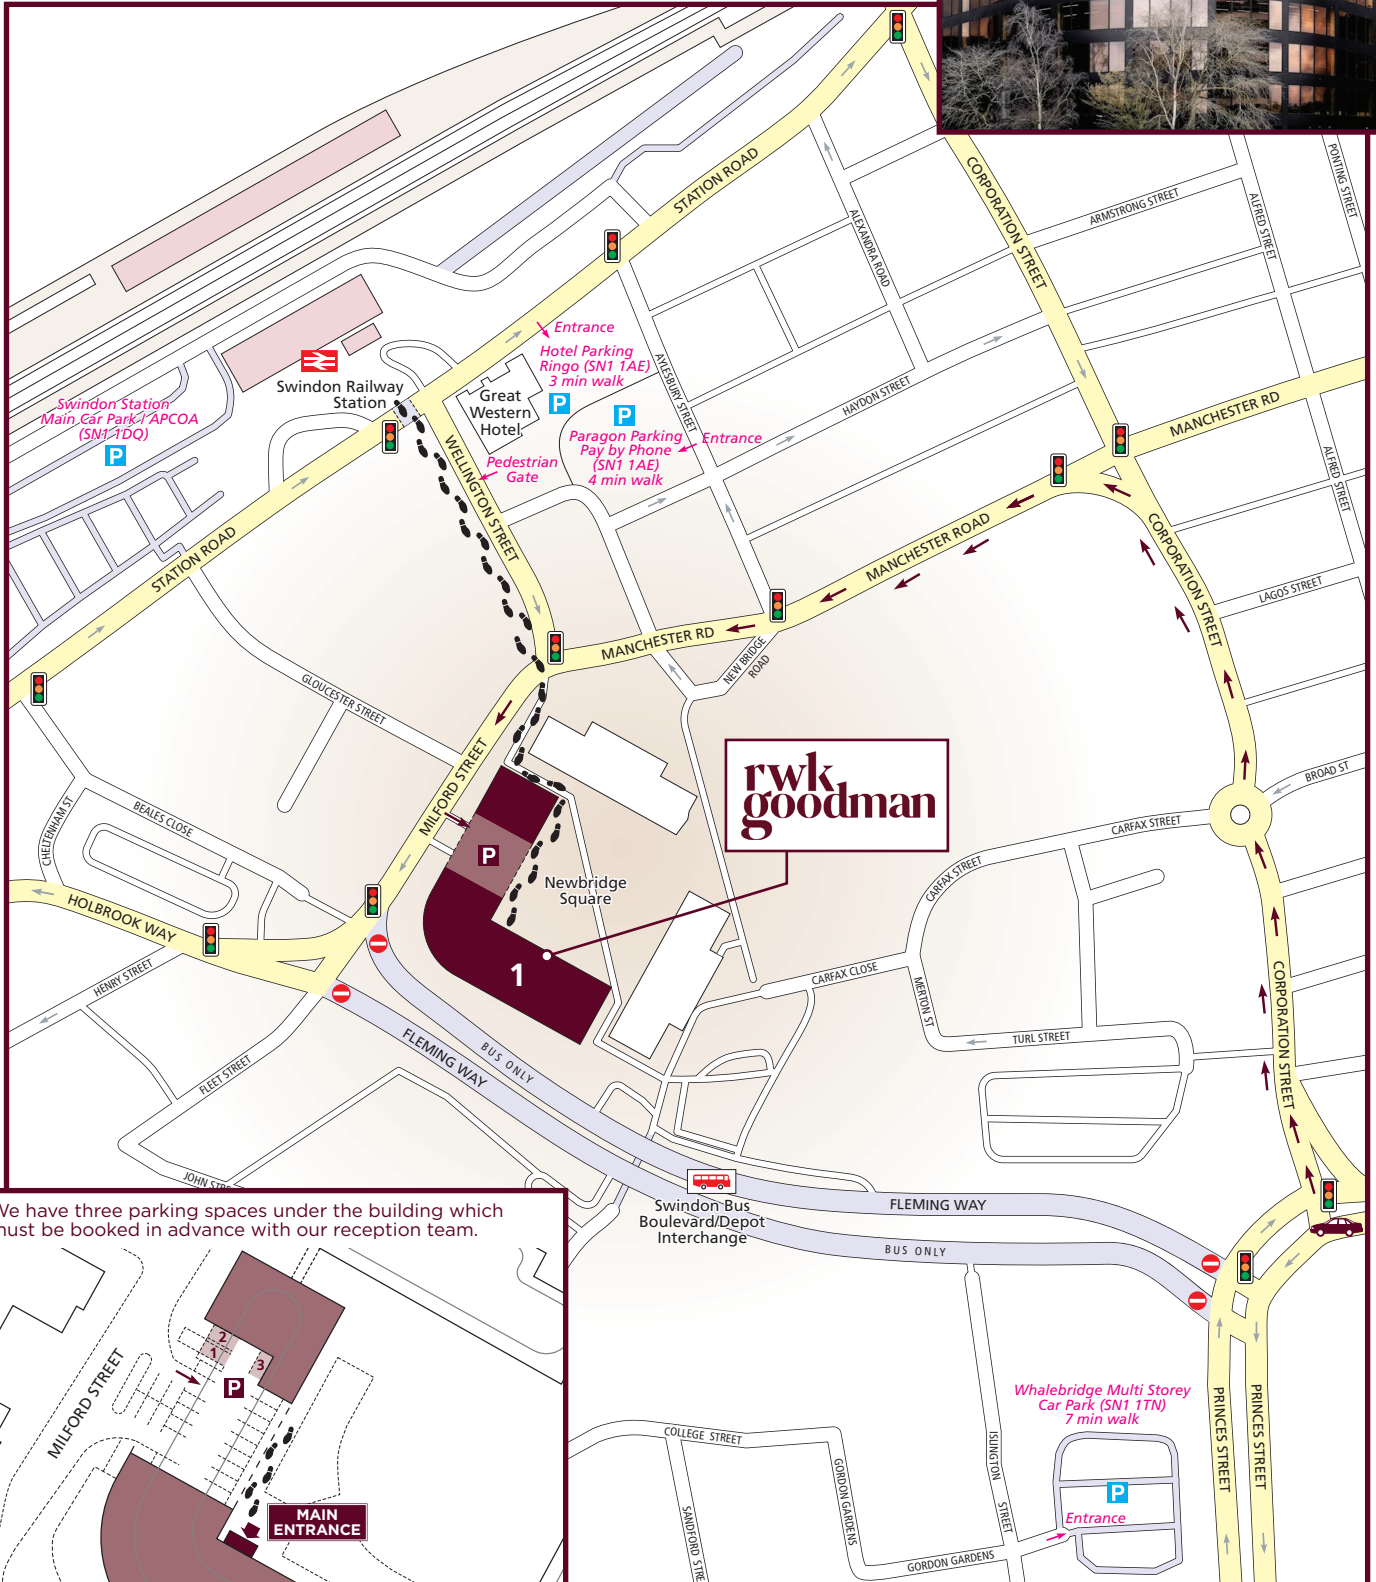

# rwk goodman

We have three parking spaces under the building which must be booked in advance with our reception team.

Access to RWK Goodman is via the Main Entrance.

**rwk  
goodman**

Our Office is located at:  
 1 Newbridge Square, Swindon SN1 1EA  
 what3words ///stops.enter.pretty  
**T: 01793 847 777**  
**E: enquiries@rwkgoodman.com**